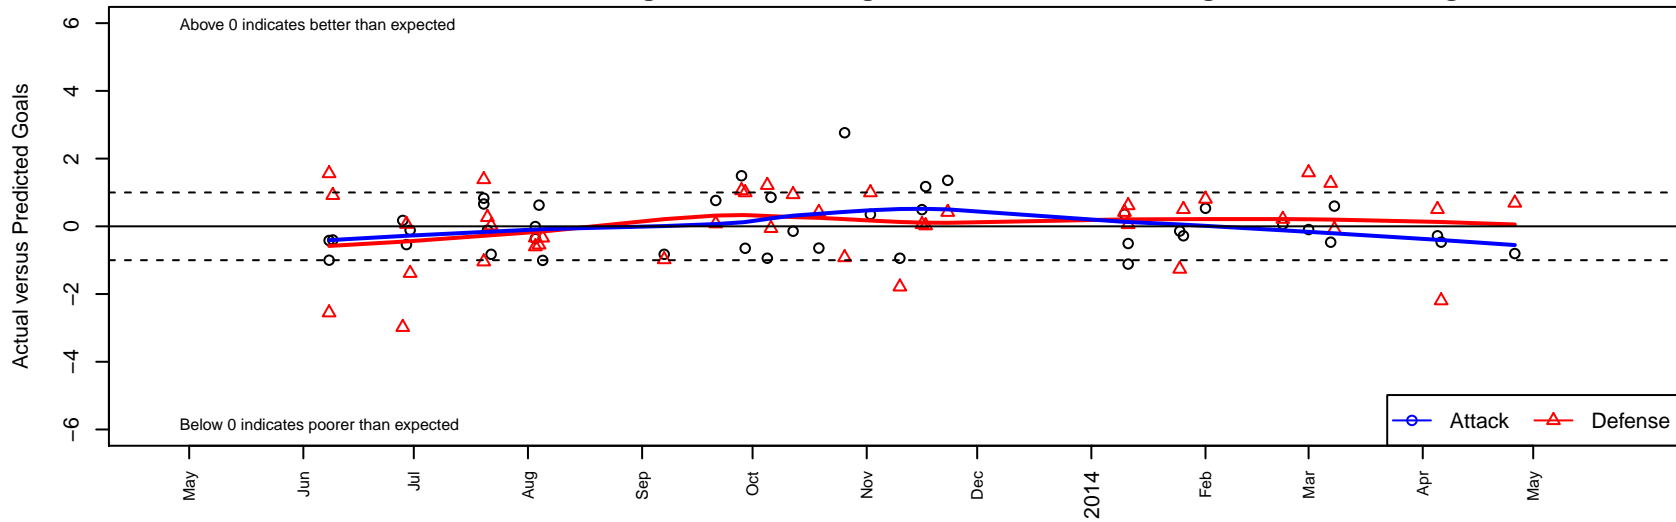

RCL G01 Div 2

PacNW Winter Classic Premier II U12

Spr RCL G01 Div 1

WYS Championship G01

RV Slammers Orange G01

Dots are actual minus expected GF (blue circles) and GA (red triangles).
Blue line is smoothed change in attack strength. Red is smoothed change in defense strength.